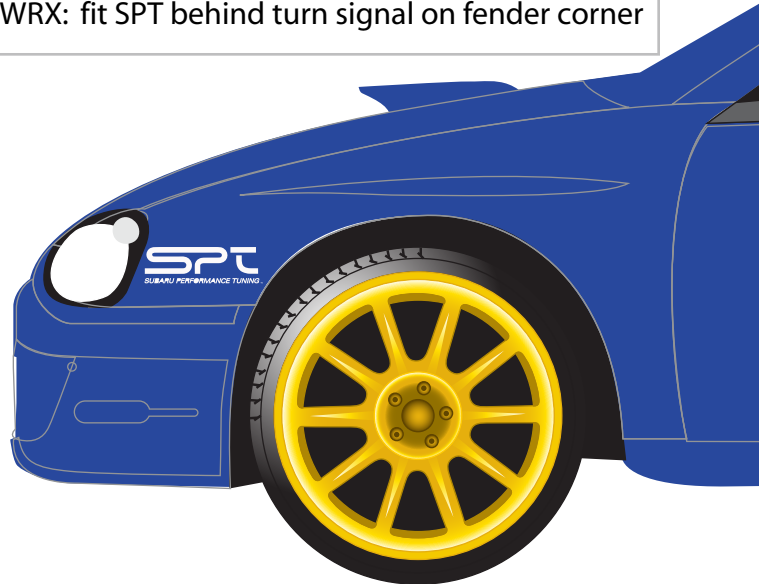

DATE: Jan 1, 2010

For questions or further information please contact: danctil@vtcar.com

Subaru Logo - digital print
1 per car - centered, along front of hood
5" tall X 25" wide

subaru.com/rally banner - printed
1 per car - top of rear windshield
4" tall X 45" wide
Only available as shown here

SPT - die cut
2 per car - front fender corners
2.4" tall X 8" wide
Available in white or black lettering

SPT
Center the logo on the front corner of BOTH fenders
02/03 WRX: fit SPT behind turn signal on fender corner

Subaru Logo
Center the logo along the front portion of the hood.

subaru.com/rally banner logo
Place along top of rear windshield
Decal is cut to fit curvature