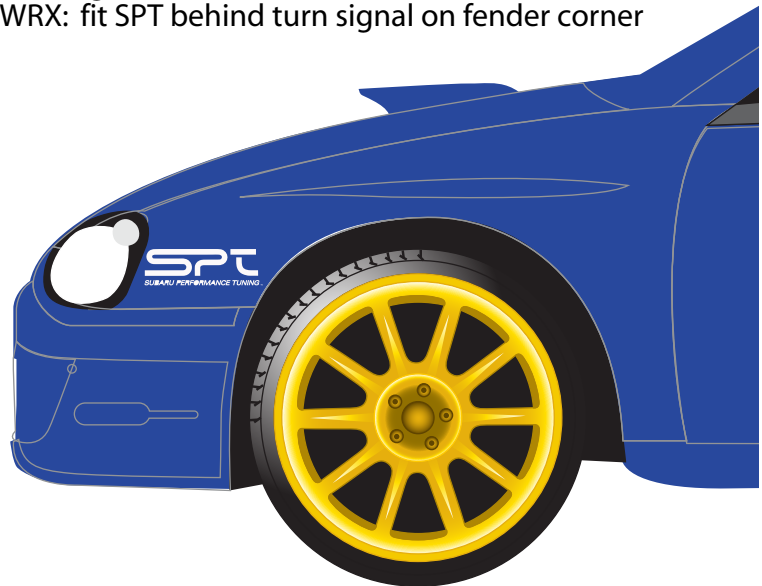

DATE: Jan 1, 2012

SUBJECT: Contingency program decal requirements - effective immediately

Subaru Logo - digital print
1 per car - centered, along front of hood
5" tall X 25" wide

subaru.com/rally banner - printed
1 per car - top of rear windshield
4" tall X 45" wide
Only available as shown here

SPT - plotter cut vinyl
2 per car - front fender corners
2.4" tall X 8" wide
Available in white or black lettering

SPT

Center the logo on the front corner of BOTH fenders.
02/03 WRX: fit SPT behind turn signal on fender corner

Subaru Logo
Center the logo along the forward half of the hood.

subaru.com/rally banner logo
Place along top of rear windshield.
Decal is cut to fit curvature.